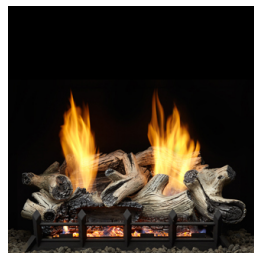

Beachcomber 18